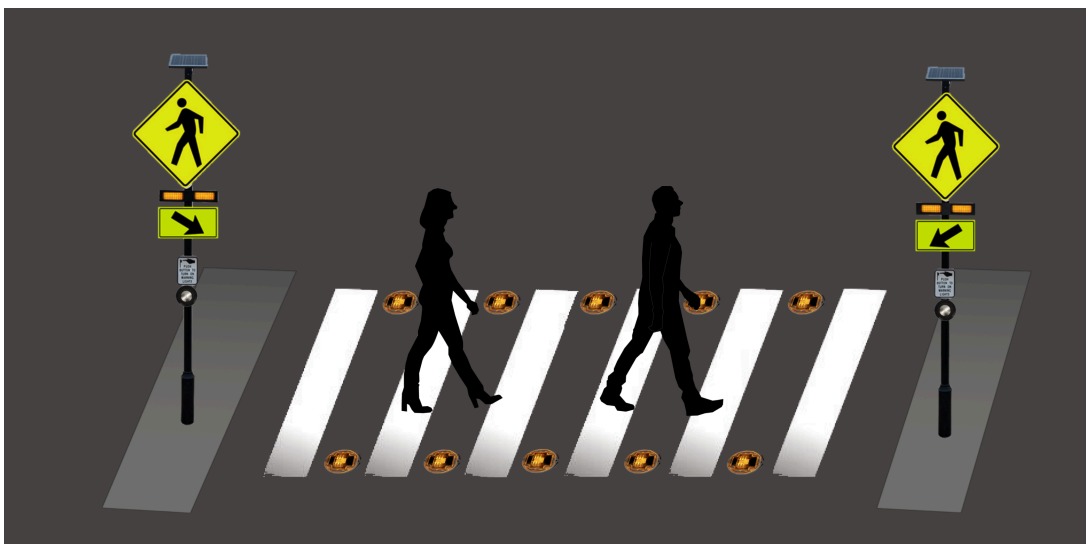

Certifications

General	
Solar Panel	20W/40W
Battery	Lithium-Ion
Warranty	2 Year – RRFB System 2 Year – Road Studs

RRFB Specifications	
LED Qty	2 Arrays of 40 LEDs (Yellow)
LED Brightness	SAE J595 Class 1
Flash Pattern	WW+S (Wig-Wag & Simultaneous)
Flash Rate	5 Flashes per second