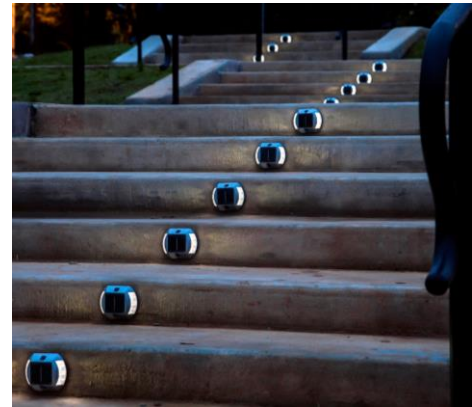

**Case Study:
Memorial Park**

Installation Details

Customer	OKC Parks & Recreation
Install Date	April 1, 2016
Location	Memorial Park, OKC, OK
Product(s) Installed	98 - YHYSWW (YHYS/Steady/White/White) 15 – GF8SW (GF8/Steady/White)
Purpose	Step & Wheelchair Ramp Safety

Solution:

Surface mounted YHYS step lights were installed to clearly identify the kick plates of the stairs. Installing wired lighting after the construction was complete was impossible and not justifiable. SolaRight’s wireless lighting was the perfect solution to help in adding the necessary safety improvements.

Flush mounted GF8s were installed in the wheelchair ramp for delineation and beauty. Again, this would not be possible with a wired system without a tremendous expense and potential damage to the recently completed construction.